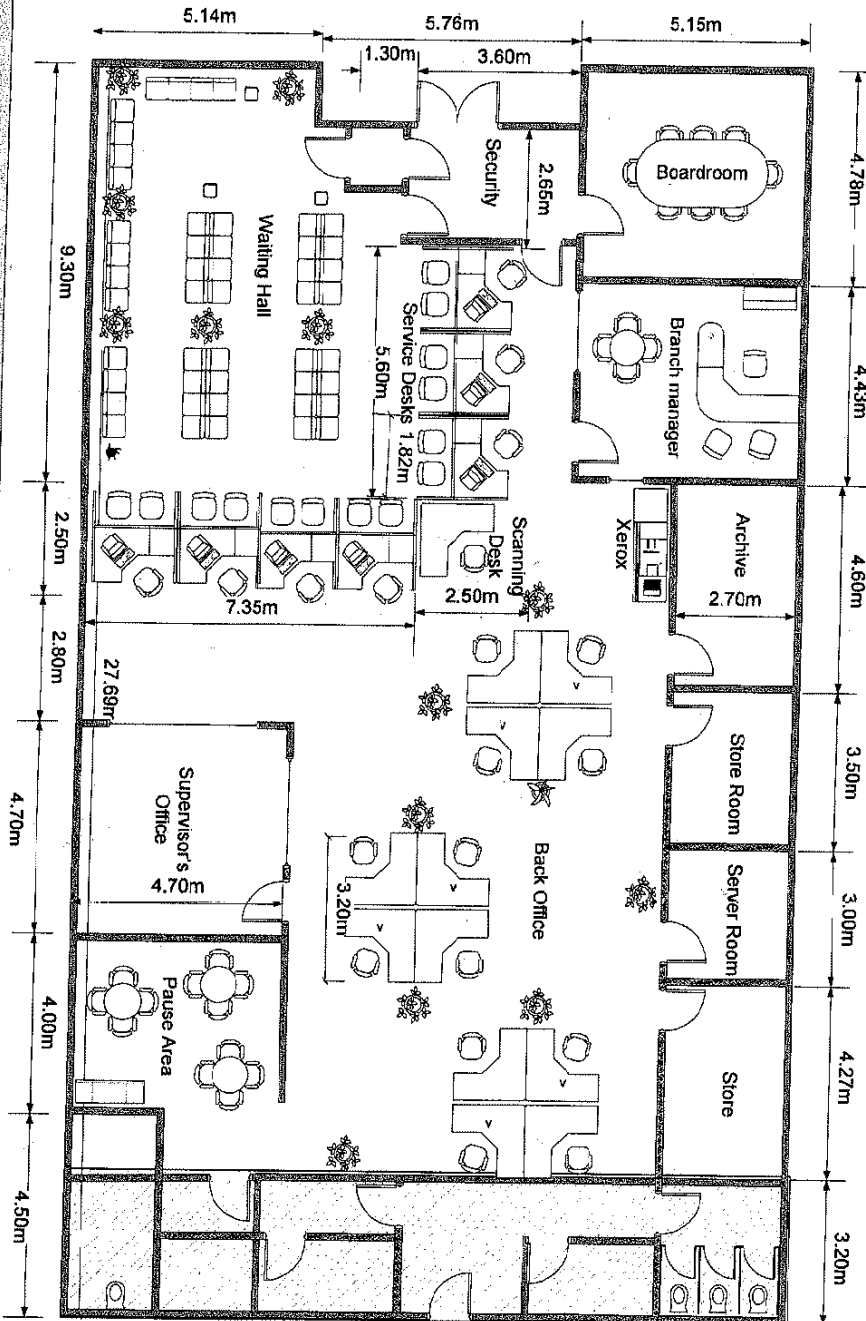

Proposed Floor & Furniture layout for the GEPF Polokwane Office

Scale 1:100
Design: Dr. C.S. Ferguson

Toilet and bathroom areas to remain the same

Government Employees Pension Fund